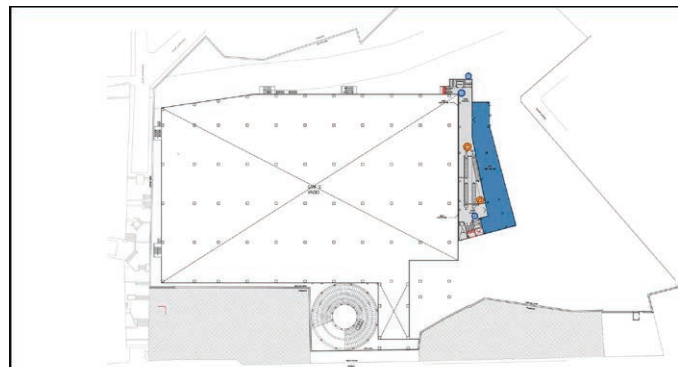

Team up with brands like...

BASEMENT

CONTACT US

55 2403 8623