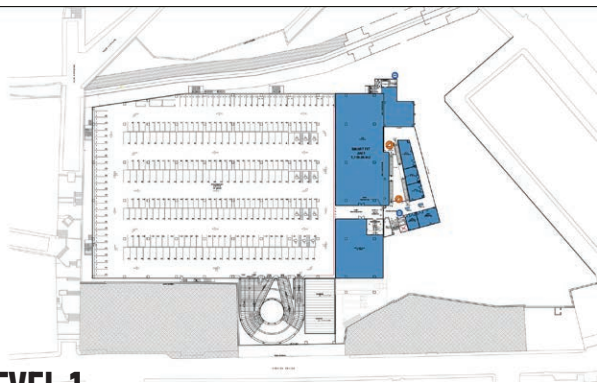

Team up with brands like...

LEVEL 1

CONTACT US

55 2403 8623