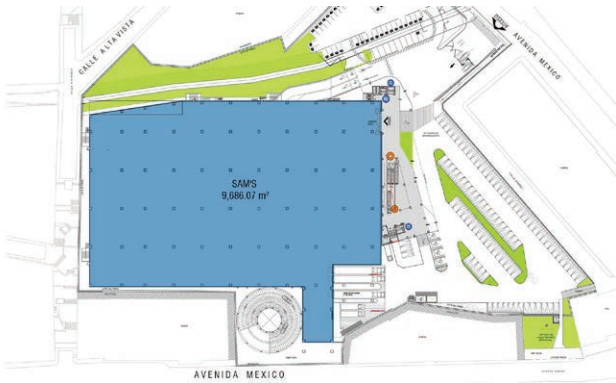

PORTAL

BRITANIA

Type of mall Power Center

GLA: 22,228 m²

COMMERCIAL PREMISES: 17

PARKING SPACES: 738 SPACES

Walmart 

sam's club 

Socio Economic Level 3 KM

 **267,755**
Population

Location

City: CDMX

Avenida México #1123, Colonia Sta. Teresa, La Magdalena Contreras, 10710 Ciudad de México, CDMX

Team up with brands like...

LOW LEVEL

BASEMENT