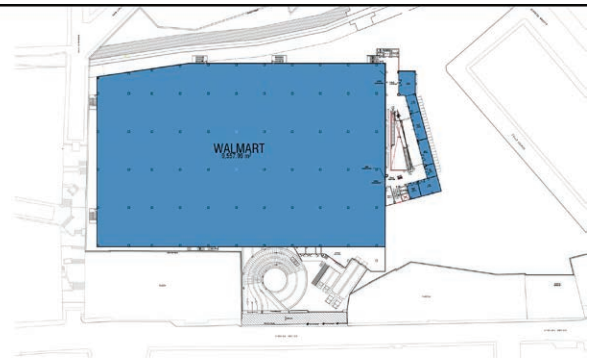

LEVEL 2

CONTACT US

55 2403 8623