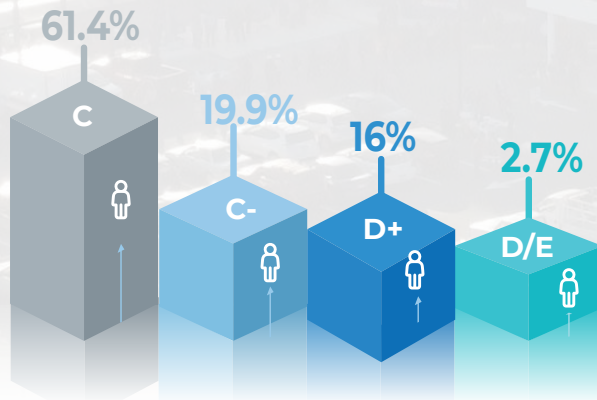

# PORTAL

CIUDAD VALLES

Type of mall  
**Stand Alone**

 GLA: 8,866.54 m<sup>2</sup>

 COMMERCIAL PREMISES: 1

 PARKING SPACES: 291 spaces

## Socio Economic Level 3 KM

 **47,147**  
Population