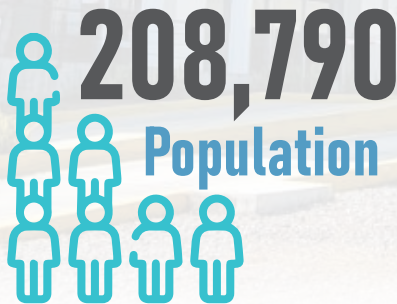

PORTAL

V E R A C R U Z

Type of mall Power Center

GLA: 13.602m²

COMMERCIAL PREMISES: 19

PARKING SPACES: 470 spaces

cinépolis

Promoda
OUTLET MULTIMARCAS

HSBC

citibanamex

INE
Instituto Nacional Electoral

Socio Economic Level 3 KM

Location

City: Veracruz

Av. Salvador Díaz Mirón #2069,
Colonia Centro, 91918 Veracruz,
Ver.

Team up with brands like...