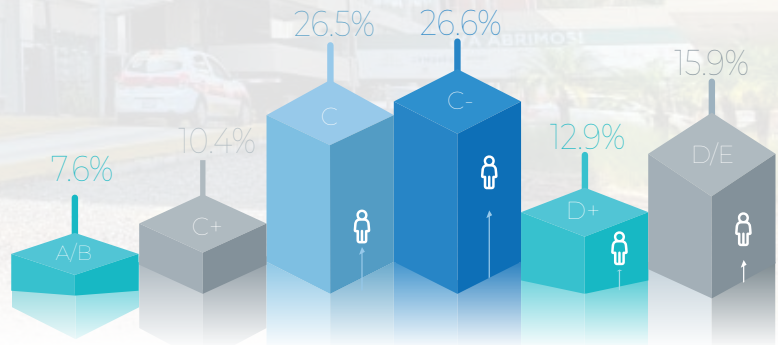

PORTAL

V E R A C R U Z

Type of mall Power Center

GLA: 13.602m²

COMMERCIAL PREMISES: 19

PARKING SPACES: 470 spaces

cinépolis

Promoda
OUTLET MULTIMARCAS

HSBC

citibanamex

INE
Instituto Nacional Electoral

Socio Economic Level 3 KM

Location

City: Veracruz

Av. Salvador Díaz Mirón #2069,
Colonia Centro, 91918 Veracruz,
Ver.

Team up with brands like...