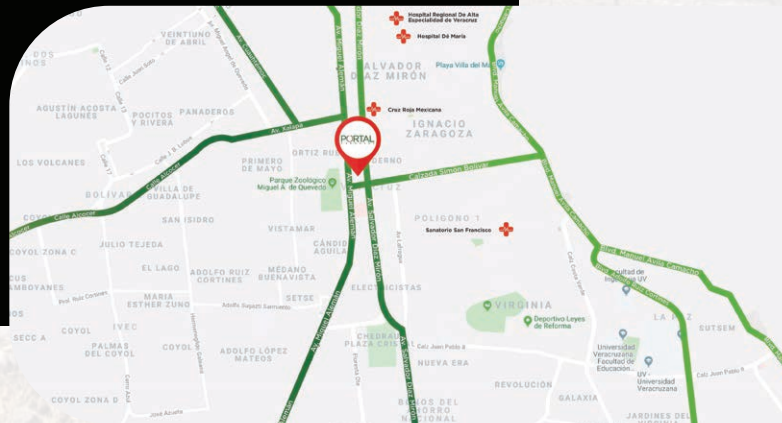

HSBC

citibanamex

INE
Instituto Nacional Electoral

Socio Economic Level 3 KM

Location

City: Veracruz

Av. Salvador Díaz Mirón #2069,
Colonia Centro, 91918 Veracruz,
Ver.

Team up with brands like...