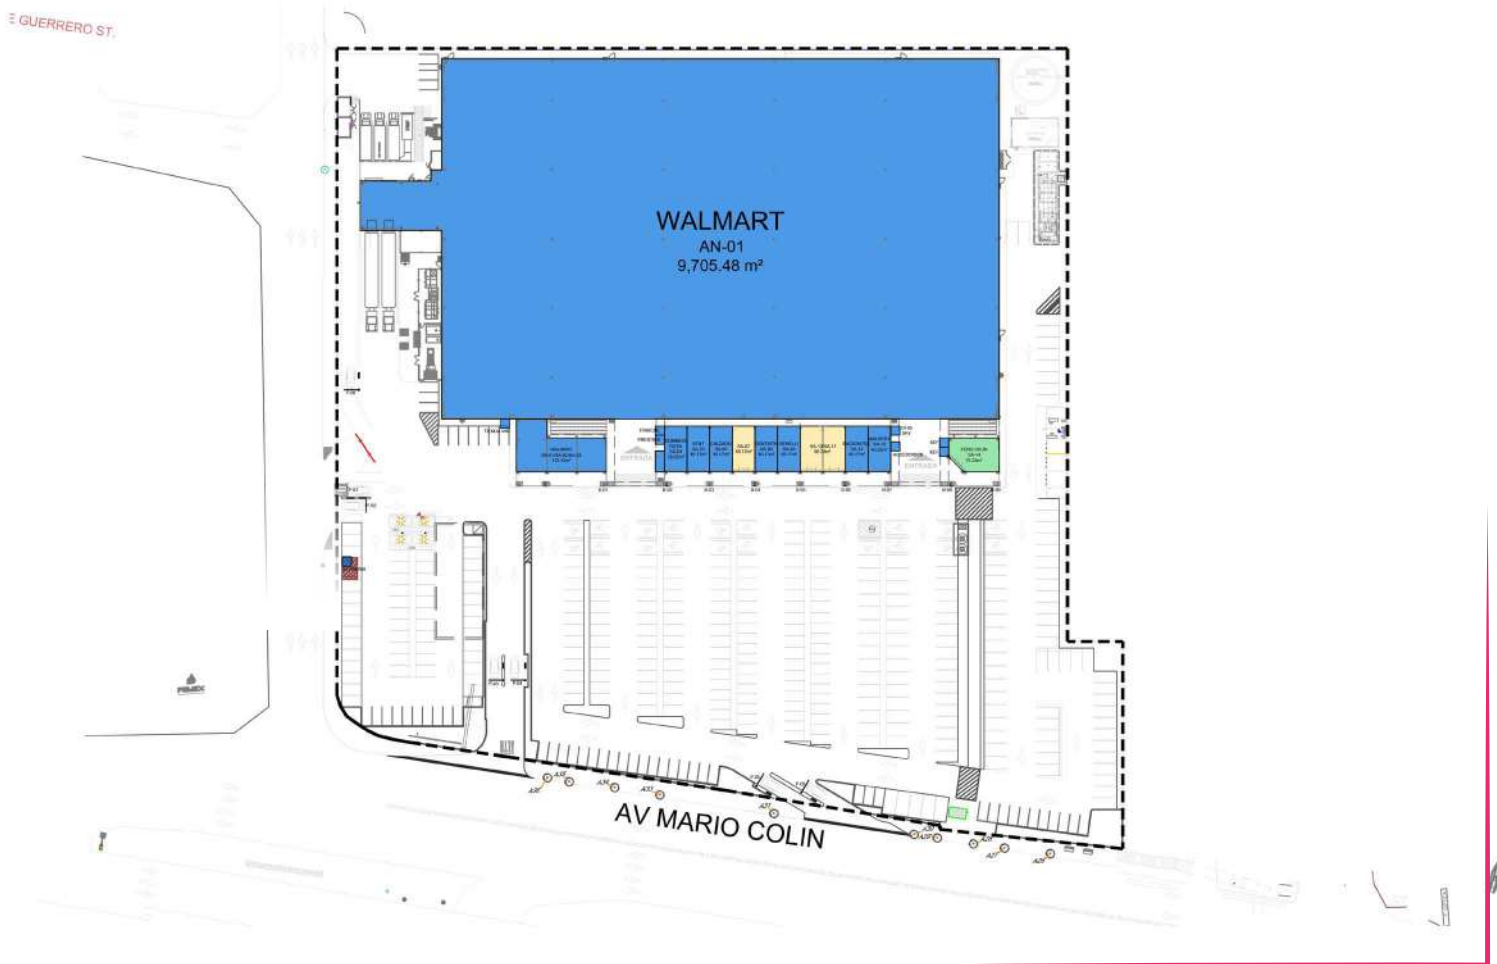

Team up with brands like...