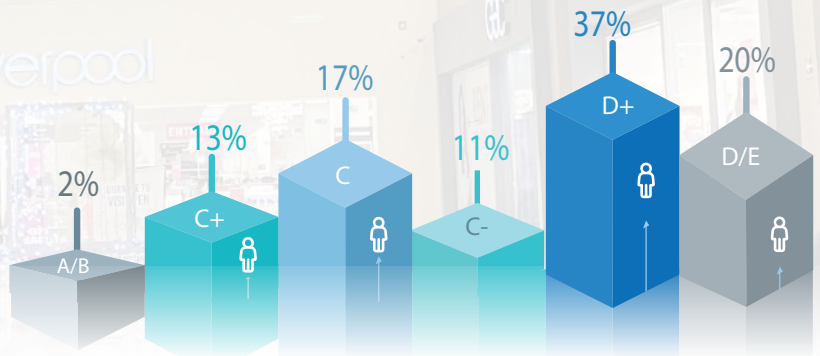

PORTAL FRESNILLO

Type of mall Regional Mall

-  GLA: 19,070 m²
-  COMMERCIAL PREMISES: 55
-  PARKING SPACES: 682 SPACES

Socio Economic Level 3 KM

Location

City: Zacatecas

Carretera Fresnillo Sombrerete
#99014 Fresnillo de González
Echeverría, México.