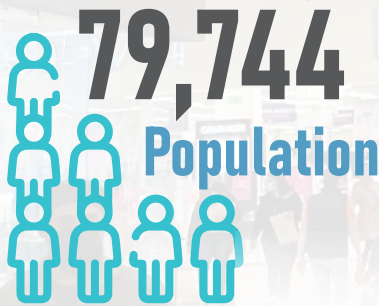

PORTAL FRESNILLO

Type of mall Regional Mall

-  GLA: 19,070 m²
-  COMMERCIAL PREMISES: 55
-  PARKING SPACES: 682 SPACES

Socio Economic Level 3 KM

Location

City: Zacatecas

Carretera Fresnillo Sombrerete
#99014 Fresnillo de González
Echeverría, México.