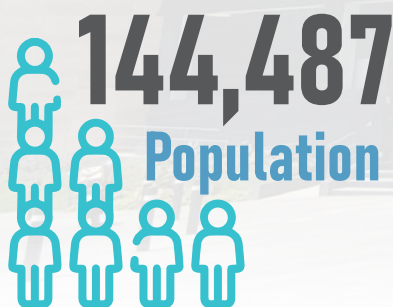

PORTAL QUERÉTARO

Tipo de Centro Comercial Regional Center

GLA: 30,220 m²

COMMERCIAL PREMISES: 78

PARKING SPACES: 1,061 spaces

Socio Economic Level 3 KM

Location

City: Querétaro