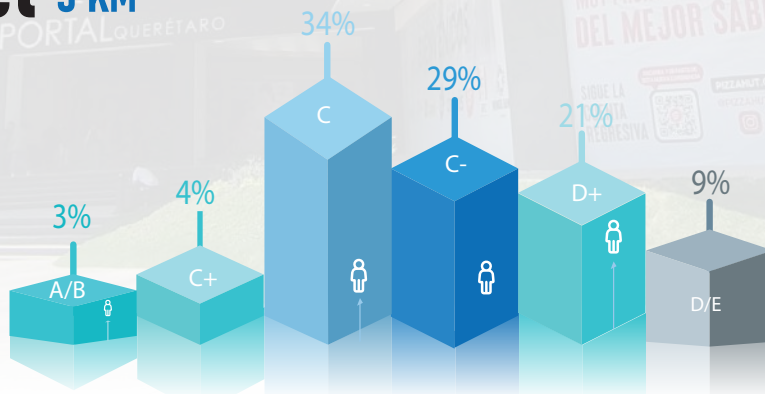

PORTAL QUERÉTARO

Tipo de Centro Comercial Regional Center

GLA: 30,220 m²

COMMERCIAL PREMISES: 78

PARKING SPACES: 1,061 spaces

Socio Economic Level 3 KM

Location

City: Querétaro